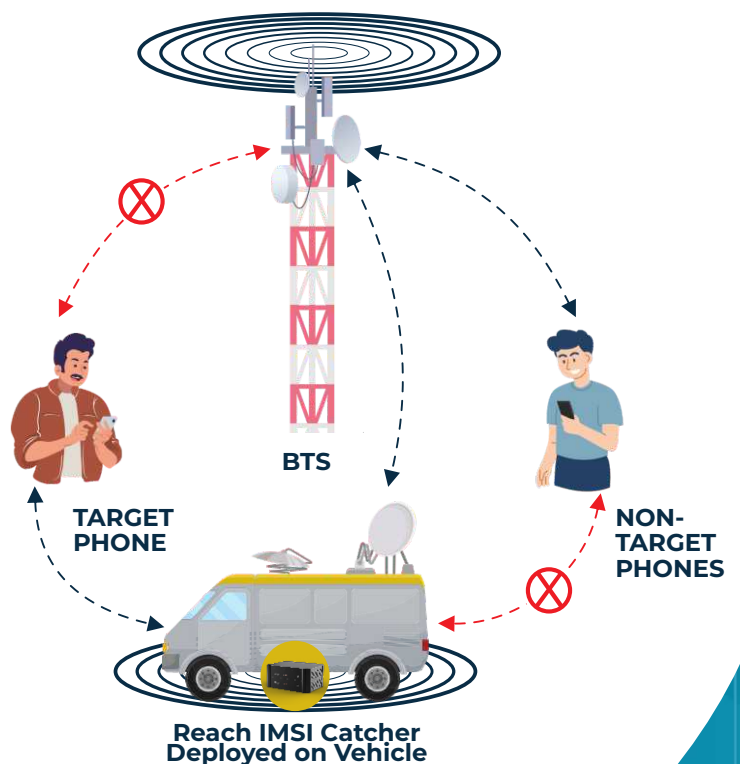

TACTICAL PHONE NUMBER DISCOVERY DEVICE UTILIZES STATE-OF-THE-ART TECHNOLOGY SOFTWARE DEFINED RADIO (SDR) TO SUPPORT END-USERS DYNAMICS OPERATION.

Korsantex design a useful and powerful functions for detecting and analysing GSM/WCDMA/LTE cell phones.

Tactical Phone Number Discovery Device based on the virtual base station technology, which attracts the surrounding cell phone to get its information like IMSI, IMEI and so on.

It is highly integrated, one stop solution, can be installed into vehicles, and convenient for new user.

The IMSI Catcher Support TDD, FDD, GSM, WCDMA, NSA 5 modes.

WORK PRINCIPLE

- 1** Korsantex Tactical Phone Number Discovery Device which deployed on the vehicle work as BTS, establishing a fake neighbor cell.
- 2** Nearby mobile phones including the target will be attached to the neighbor cell.
- 3** Non-target will be released immediately after attached, without affecting its normal communication with the real cell tower.